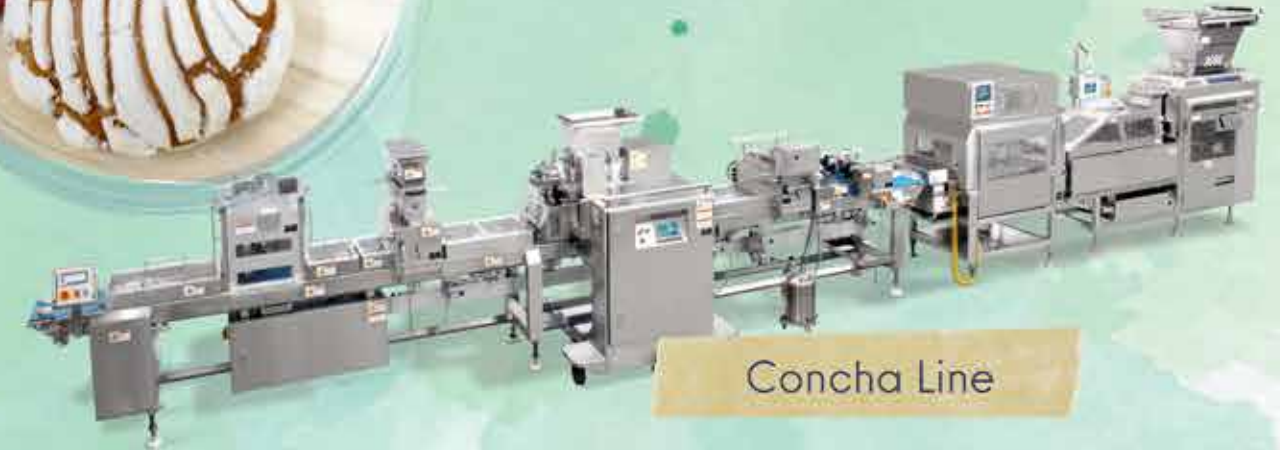

# RHEON

KN050 Cornucopia

WN066 Double Lane Cornucopia

Bun Shaping Device

Solid Feeder & Set Panner

KN551 Cornucopia

## US TREND SEMINAR 2023

FEB 2 (THU) 10AM-1:30PM

AT RHEON CA LAB, 2 DOPPLER, IRVINE, CA 92618

- FILLED MONSTER COOKIE
- CHICKEN CORDON BLEU
- FILLED BAGEL BALL
- STEAM BUN W/EGG
- XIAO LONG BAO
- CONCHA
- TAMALE

Concha Line

**New!** ALSO INTRODUCING:  
**KN551 PARTS WASHER**

EMAIL: [US.SALES@RHEON.COM](mailto:US.SALES@RHEON.COM)